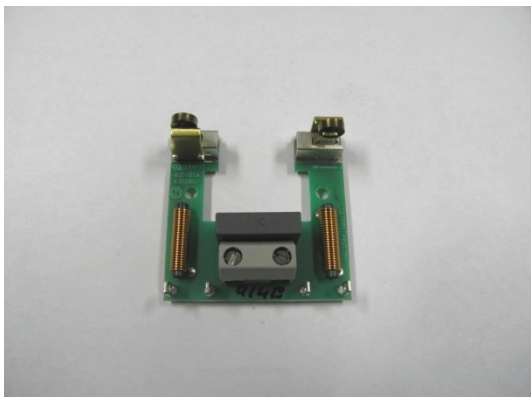

spare part list: GT114 Favorita Speed

GT114337 ADHESIVE LABEL

GT104213 STRAIN RELIEF  
DEVICE

GT104415 DOVE TAIL

GT104316 LEVER

GT104217 SPRING FOR LEVER  
23

GT104218 INSULATING PLATE

spare part list: GT114 Favorita Speed

GT300224 OIL FELT 12x9

GT104225 FELT DISK F/TOP  
HOUSING

GT104227 SHACKLE

GT104244 SLIDE RING F/EXCENTER  
WHEEL

GT104249 RUBBER PROTECTION  
FOR SWITCH

GT104614 CARBON BRUSH

spare part list: GT114 Favorita Speed

GT104319 BAERINGBUSH

GT104320 BAERINGBUSH

GT105326 PROTECTIVE SLEEVE

GT104801 MOTOR HOUSING-  
BOTTOM

GT104802 MOTOR HOUSING-  
TOP

GT104803 AIR FILTER

spare part list: GT114 Favorita Speed

GT104808 OSCILLATING ARM  
OF STEEL

GT104840 WORM WHEEL  
W/EXCENTER & BEAR

GT105819 CASE and TA014898  
STICKER CASE

CABLE WITH PLUG \*\*

GT104850 PRINTED CIRCUIT  
BOARD, COMPLETE

GT114865 ROTOR PACKED 230V

spare part list: GT114 Favorita Speed