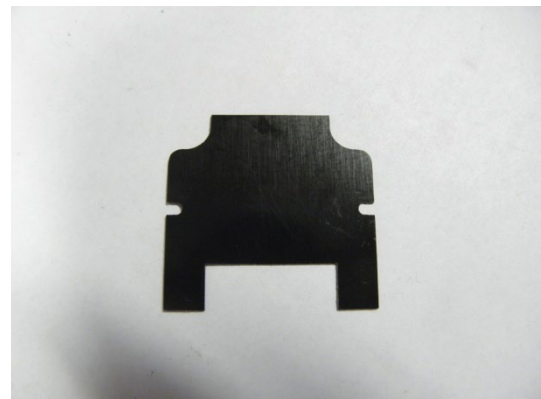

spare part list: GT114 Favorita Speed

GT114337 ADHESIVE LABEL

GT104213 STRAIN RELIEF  
DEVICE

GT104415 DOVE TAIL

GT104316 LEVER

GT104217 SPRING FOR LEVER  
23

GT104218 INSULATING PLATE

spare part list: GT114 Favorita Speed

GT300224 OIL FELT 12x9

GT104225 FELT DISK F/TOP  
HOUSING

GT104227 SHACKLE

GT104244 SLIDE RING F/EXCENTER  
WHEEL

GT104249 RUBBER PROTECTION  
FOR SWITCH

GT104614 CARBON BRUSH

spare part list: GT114 Favorita Speed