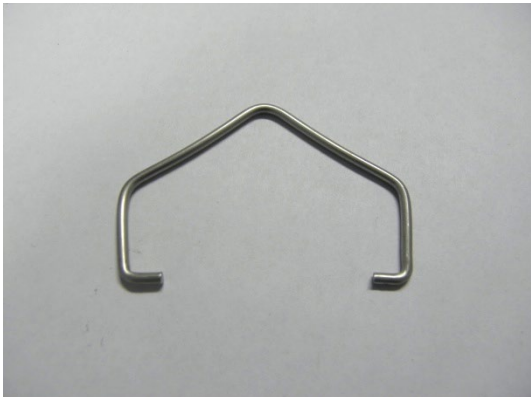

spare part list: GT114 Favorita Speed

GT114337 ADHESIVE LABEL

GT104213 STRAIN RELIEF  
DEVICE

GT104415 DOVE TAIL

GT104316 LEVER

GT104217 SPRING FOR LEVER  
23

GT104218 INSULATING PLATE

spare part list: GT114 Favorita Speed

GT300224 OIL FELT 12x9

GT104225 FELT DISK F/TOP  
HOUSING

GT104227 SHACKLE

GT104244 SLIDE RING F/EXCENTER  
WHEEL

GT104249 RUBBER PROTECTION  
FOR SWITCH

GT104614 CARBON BRUSH

spare part list: GT114 Favorita Speed

GT104840 WORM WHEEL  
W/EXCENTER & BEAR

GT105819 CASE and TA014898  
STICKER CASE

CABLE WITH PLUG \*\*

GT104850 PRINTED CIRCUIT  
BOARD, COMPLETE

GT114865 ROTOR PACKED 230V

spare part list: GT114 Favorita Speed