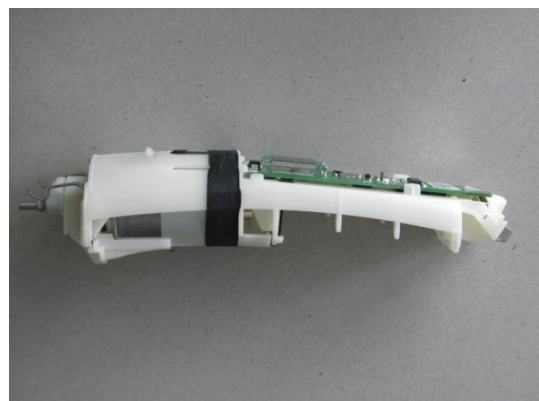

spare part list: GT410 / GT410G Vega with Lithium Ionic battery

GT606 BLADE SET GT405 AND GT410

GT410105 ACCUMULATOR  
(GT405104 old version - NiMh )

GT405250 SET COMB

GT410890 Power plug  
EU/AU/UK/USA/JP

GT410803 ELEMENT OF THE GREEN  
PRINTED CASE

GT410875 COMPLETE INTERNAL  
SUPPORT

spare part list: GT410 / GT410G Vega with Lithium Ionic battery

GT410880 LOADING STATION

GT410805 BRUSH OF  
CLEANING

GT410810 FLASK OF OIL

GT405816 BUTTON

GT420850 ADAPTER UK