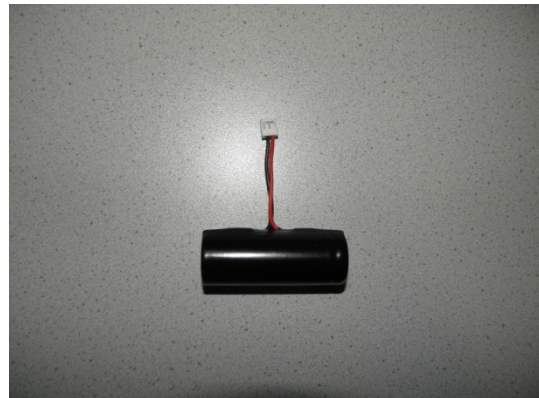

spare part list: GT410 / GT410G Vega with Lithium Ionic battery

GT606 BLADE SET GT405 AND GT410

GT410105 ACCUMULATOR  
(GT405104 old version - NiMh )

GT405250 SET COMB

GT410890 Power plug  
EU/AU/UK/USA/JP

GT410803 ELEMENT OF THE GREEN  
PRINTED CASE

GT410875 COMPLETE INTERNAL  
SUPPORT

spare part list: GT410 / GT410G Vega with Lithium Ionic battery

GT410880 LOADING STATION

GT410805 BRUSH OF  
CLEANING

GT410810 FLASK OF OIL