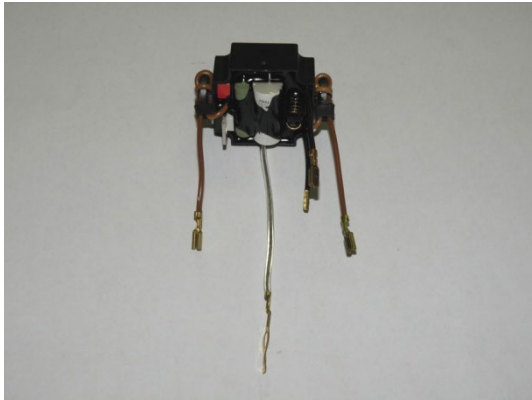

GT367207 CYLINDER SCREW

GT367802 SPACER, LEFT

GT367803 SPACER, RIGHT

GT367812 SPUR GEAR

GT374208 CARBON BRUSH

GT374806 BRUSH HOLDER,
MOUNTED

spare part list: GT677 Econom II for horse

GT474242 SLIDING PIN

GT474243 MOTOR CAP

GT474205 DIAPHRAGM

GT474206 SLIDE KNOB

GT474210 NUT

GT474211 SAFETY UNIT PLUG
SWITCH

spare part list: GT677 Econom II for horse

GT474227 BEARING BUSH

GT474841 MOTOR HOUSING

GT474842 STORAGE TRAY

GT474844 FILTER

GT474819 HARDCASE

GT474820 MAGNETIC FRAME,
COMPLETE.

spare part list: GT677 Econom II for horse

GT474830 PRINTED CIRCUIT BOARD 230V
GT474832 PRINTED CIRCUIT BOARD 100/120V

GT474860 ROTOR 230 V
GT474862 ROTOR 120V

GT494306 METALLIC SLEEVE

GT610010 SCREW FLAT HEAD DIN
921

GT610304 ROCKER

GT610307 SPRING LINK

spare part list: GT677 Econom II for horse

GT610405 NUT

TA003544 BALL BEARING DIN
625 7X 19X 6