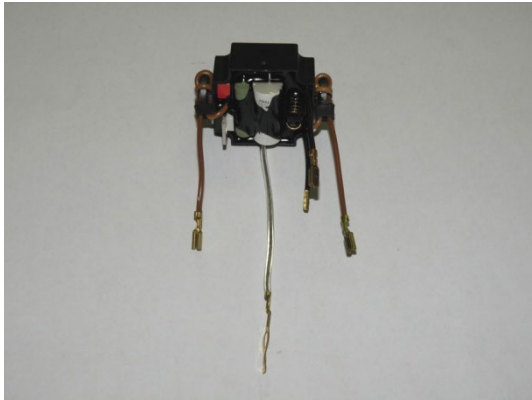

GT367207 CYLINDER SCREW

GT367802 SPACER, LEFT

GT367803 SPACER, RIGHT

GT367812 SPUR GEAR

GT374208 CARBON BRUSH

GT374806 BRUSH HOLDER,  
MOUNTED

spare part list: GT474 Econom II for cattle

GT474242 SLIDING PIN

GT474243 MOTOR CAP

GT474205 DIAPHRAGM

GT474206 SLIDE KNOB

GT474210 NUT

GT474211 SAFETY UNIT PLUG  
SWITCH

spare part list: GT474 Econom II for cattle

GT474227 BEARING BUSH

GT474841 MOTOR HOUSING

GT474842 STORAGE TRAY

GT474844 FILTER

GT474819 HARDCASE

GT474820 MAGNETIC FRAME,  
COMPLETE.

spare part list: GT474 Econom II for cattle

GT474830 PRINTED CIRCUIT BOARD 230V  
GT474832 PRINTED CIRCUIT BOARD 100/120V

GT474860 ROTOR 230 V  
GT474862 ROTOR 120V

GT494306 METALLIC SLEEVE

GT610010 SCREW FLAT HEAD DIN  
921

GT610304 ROCKER

GT610307 SPRING LINK

spare part list: GT474 Econom II for cattle

GT610405 NUT

TA003544 BALL BEARING DIN  
625 7X 19X 6