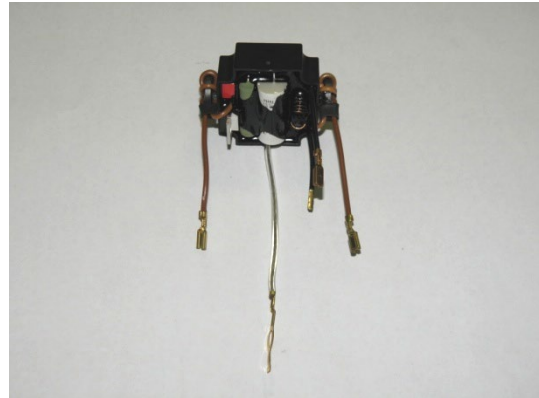

GT369209 PRESSURE ROD

GT369213 ECCENTRIC SHAFT

GT369814 REPAIR SET BEVEL
GEAR ECCENTRIC BEARING

GT369312 SPUR GEAR WITH
SHAFT

GT669801 HOUSING BOTTOM
SECTION

GT374208 CARBON BRUSH

spare part list: GT694 Econom II for sheep

GT374806 BRUSH HOLDER,
MOUNTED

GT474242 SLIDING PIN

GT474243 MOTOR CAP

GT474205 DIAPHRAGM

GT474206 SLIDE KNOB

GT474210 NUT

spare part list: GT694 Econom II for sheep

GT474211 SAFETY UNIT PLUG SWITCH

GT474227 BEARING BUSH

GT474841 MOTOR CASING

GT474842 STORAGE TRAY

GT474844 Filter

GT474819 SUITCASE BLOWS UP FOR ECONOM II WITH FRO

spare part list: GT694 Econom II for sheep

GT474820 MAGNETIC FRAME,
COMPLETE.

GT474830 PRINTED CIRCUIT BOARD 230V
GT474832 PRINTED CIRCUIT BOARD 100/120V

GT474860 ROTOR 230V
GT474862 ROTOR 120V

GT494306 METALLIC SMALL
CUSHION

GT694870 TYPE PLATE

GT586139 COMPRESSION
BEARING BUSH

spare part list: GT694 Econom II for sheep